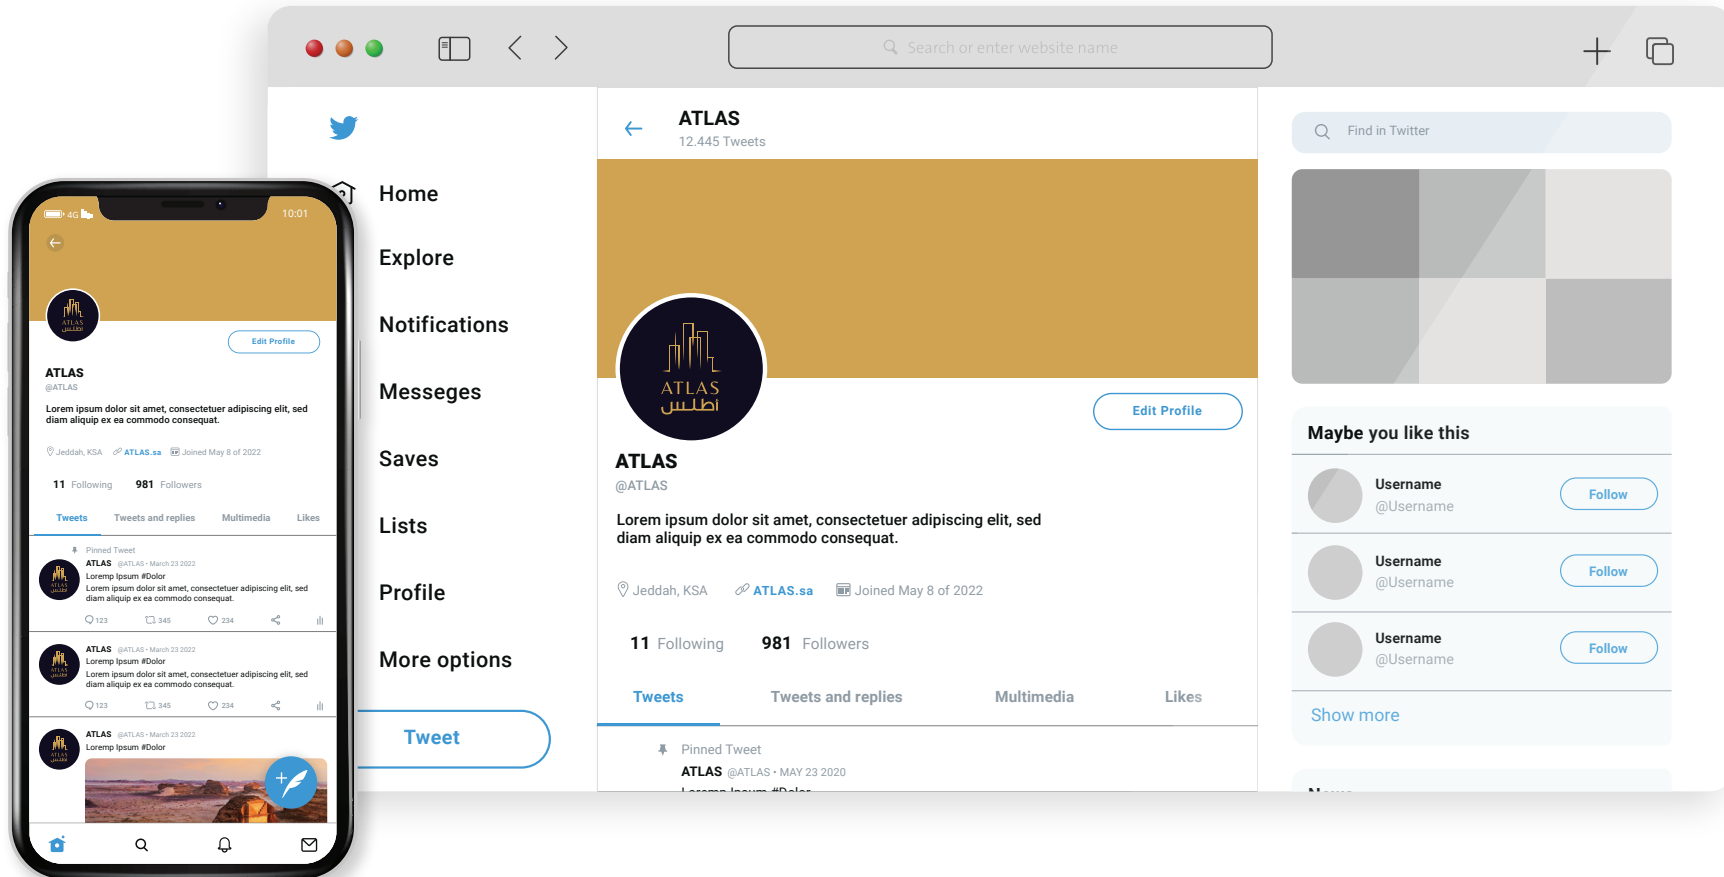

Brand Guidelines

Color Palette _____	P1
Brand Logo _____	P2
Printed Collateral _____	P3
Instagram Style _____	P6
Twitter Style _____	P7
Facebook Style _____	P8

Color Palette

	90%
R: 206	80%
G: 162	70%
B: 82	60%
C: 0%	50%
M: 21%	40%
Y: 60%	30%
K: 19%	20%
#CEA252	10%

	90%
R: 12	80%
G: 7	70%
B: 34	60%
C: 65%	50%
M: 79%	40%
Y: 87%	30%
K: 87%	20%
#0C0722	10%

LOGO TYPE V1

LOGO TYPE V1

LOGO TYPE V1

LOGO TYPE V1.1

LOGO TYPE V1.2

Printed Collateral

Printed Collateral

Printed Collateral

Instagram Style

Twitter Style

Facebook Style